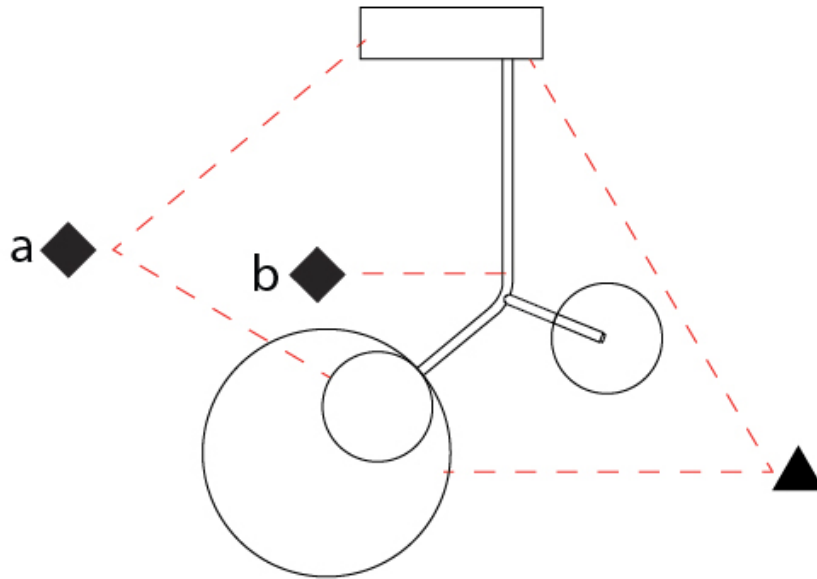

BALLON SUSPENSION

D71032-

PROJECT
TYPE
SPECIFIER
QUANTITY
DATE

D