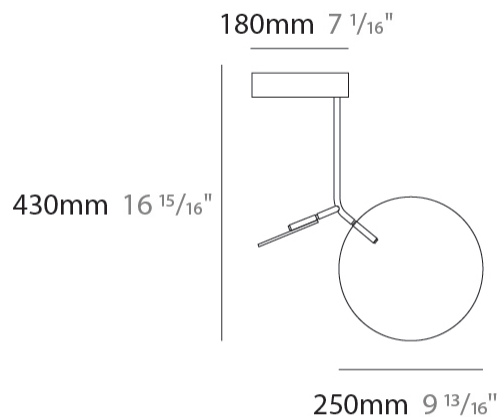

BALLON SUSPENSION

D71031- _____ - _____

base number   Finish Options   Finish Options

1. To build a product code in our configurator select the specify button on the base model # product page
2. To build a manual product code on this datasheet choose from the options listed below in blue font and add the suffix to the base model #

GENERAL

Series: Ballon
Brand: Tunto
Division: Design
Mounting Type: Suspension
Mounting Location: Ceiling
Subcategory: Pendant

PHYSICAL

Shape: Abstract
Width (mm): 390
Width (in): 15 ³/₈
Height (mm): 430
Height (in): 16 ¹⁵/₁₆
Light Distribution: Direct
Diffuser: Opal - PMMA with Small Panel
Fixture Finish: [WAL / OAK / BLK / WHI / GWI / GBK](#)
Holder Finish: [WHI / BLK / GWI / GBK](#)
Fixture Material: Metal / Wood

ELECTRICAL

Lamp Type: LED
Total Output Wattage (W): 12.6
Dimming: Tri-Mode (Non-Dimming and Phase Dimming (120Vac only) and 0-10V Dimming)
Driver Included: Yes
Driver Location: Integrated
Driver Type: Constant Current - Universal
Driver Class: Class 2
Input Voltage (V): 120 - 277
Constant Current (MA): 700

LED

Number of LEDs: 2
Color Temperature (°K): 3000
Max. Delivered Lumen (lm): 500
CRI: >85 CRI
Lamp Life (hrs): 50000

OPTICAL

Adjustability: Rotational 330°

RATINGS AND CERTIFICATIONS

Certified By: Certified for North American Standards
IP rating: IP20

PROJECT	_____
TYPE	_____
SPECIFIER	_____
QUANTITY	_____
DATE	_____