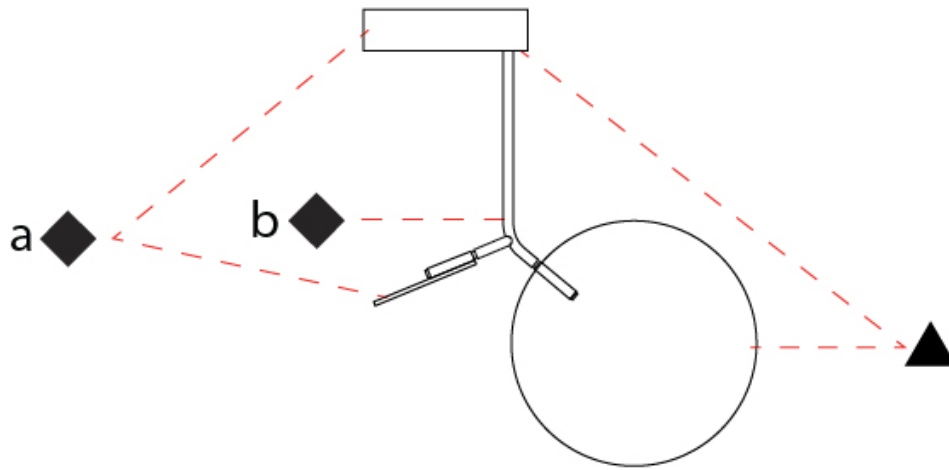

BALLON SUSPENSION

D71031-

PROJECT	_____
TYPE	_____
SPECIFIER	_____
QUANTITY	_____
DATE	_____

D